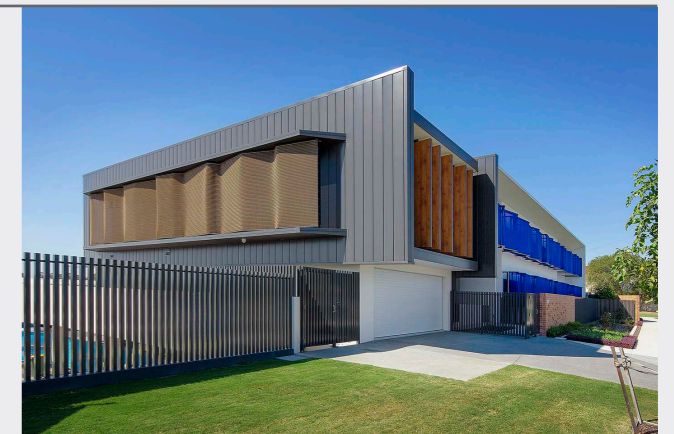

Utility Enclosures

Lightweight and fast to install while maintaining airflow, Kaynemaile is ideal for utility enclosures.

[FOR MORE, CLICK HERE](#)