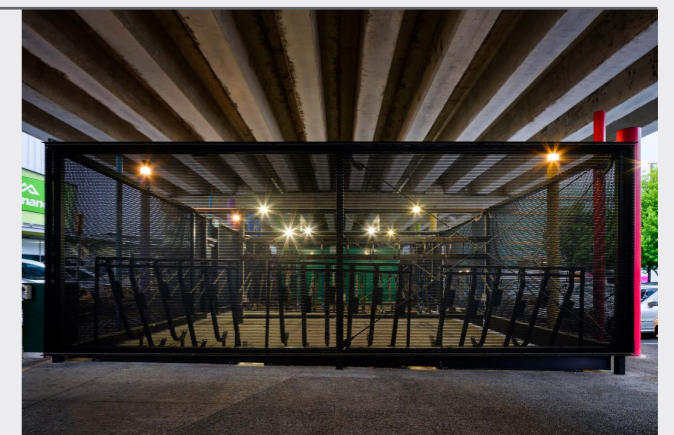

Solar Shading for Marsden Park
Amenities Block
Design: CHROFI Architects
Photography: Clinton Weaver

Kaynemaile®
Architectural Mesh

Creating beautiful and unique designs is easy with Kaynemaile. It is tough and impact resistant, yet flexible enough to be stretched over a frame to execute complex three-dimensional shapes. Kaynemaile architectural mesh works to keep buildings cool by providing superior ventilation and solar shading.

Exterior Applications

Parking Garages

Kaynemaile is ideal for parking garage exteriors. It maintains airflow and transparency while protecting from sun, wind and rain. Non-corrosive it will not stain buildings or discolour over time.

[FOR MORE, CLICK HERE](#)

Commercial

Kaynemaile can elevate building exteriors with a sculptural frontage or a clean, seamless exterior. It can be hung flat or stretched over a frame to realise complicated three dimensional designs.

[FOR MORE, CLICK HERE](#)

Utility Enclosures

Lightweight and fast to install while maintaining airflow, Kaynemaile is ideal for utility enclosures.

[FOR MORE, CLICK HERE](#)

For more information visit: kaynemaile.com/exterior