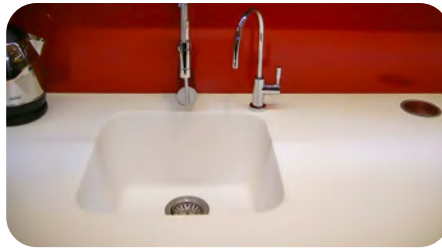

Refine Collection Basins

Refine A3148* **Colour Availability: Bright White**

* Above Benchtop Mounted

Refine 1313-V **Colour Availability: Aspen White**

Manufactured by Gemstone in the U.S.A

Accessible Design

Classic Collection Sinks

A traditional style of solid surface sink that embraces round corners.

[View full Sink collection...](#)

Classic A1121	Colour Availability: Bright White
	
	

Classic A1181	Colour Availability: Bright White, Quasar White & Pearl
	
	