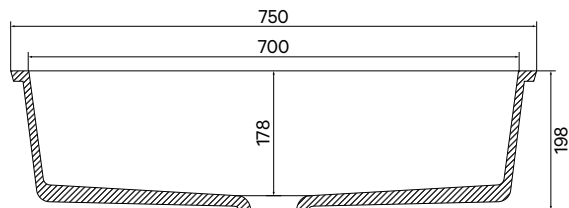

Refine Collection Sinks

Refine B3290   Colour Availability: Bright White