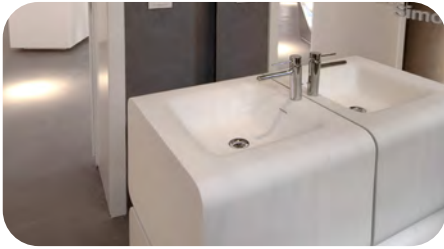

Custom Sinks & Bowls

The design versatility of Staron® means that you can create any custom design to meet the needs of a customer or project application. To discuss creating a custom design, [contact your local Austaron representative](#).