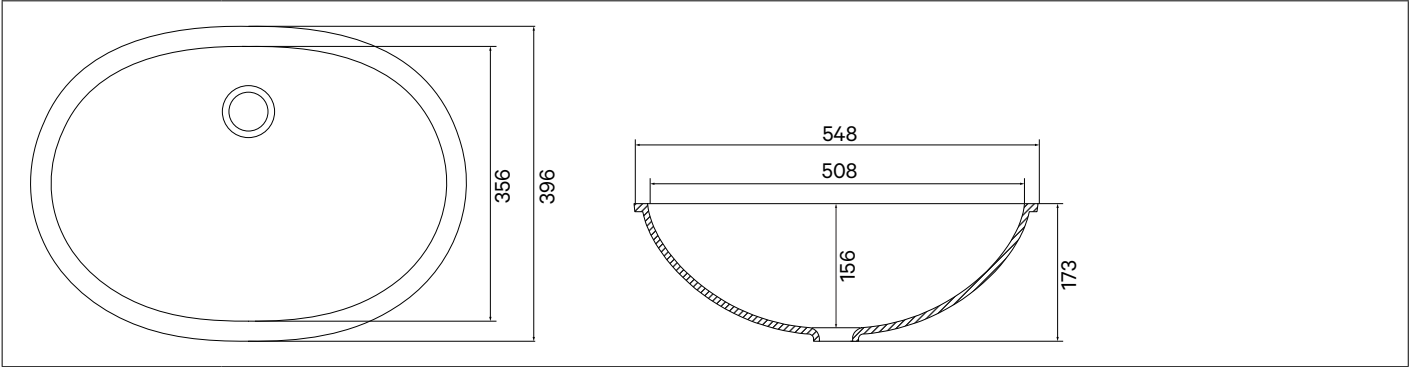

Classic A3181   **Colour Availability:** Bright White, Quasar White & Pearl