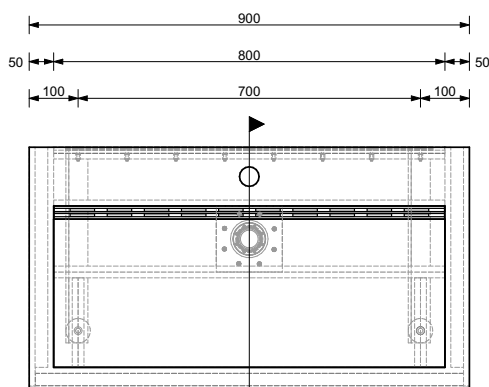

Staron Washplane Collection

A collection of design inspirations fabricated locally to suit project requirements. Designs can be fabricated in the standard layouts, or be customised further to meet the requirements of each individual project. Our collection can incorporate selected tapware or additionally compatible options are offered from the Dyson Airblade & Bradley Washbar collections.