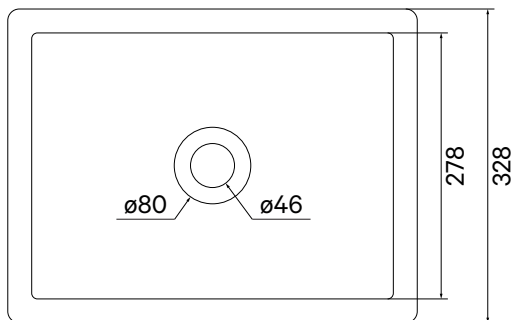

Refine Collection Basins

Refine B3150   Colour Availability: Bright White