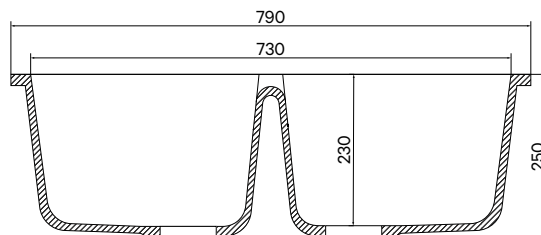

Classic Collection Sinks

Classic A2311   Colour Availability: Bright White