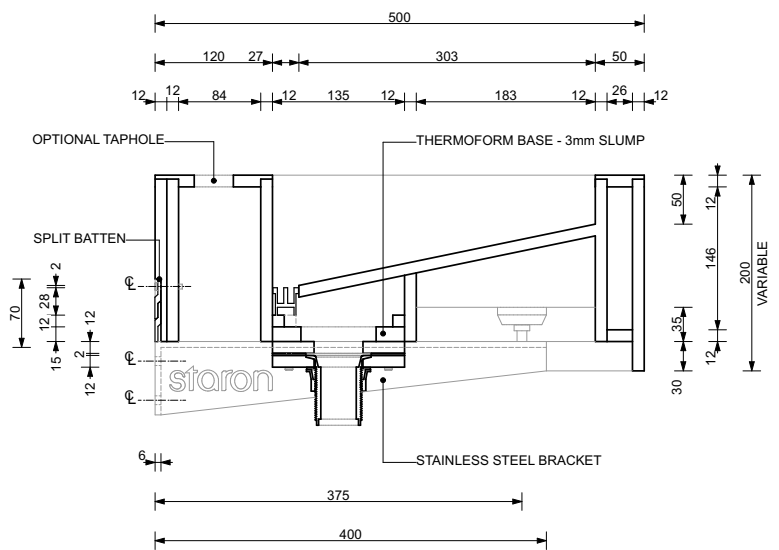

Staron Washplane Collection

A collection of design inspirations fabricated locally to suit project requirements. Designs can be fabricated in the standard layouts, or be customised further to meet the requirements of each individual project. Our collection can incorporate selected tapware or additionally compatible options are offered from the Dyson Airblade & Bradley Washbar collections.