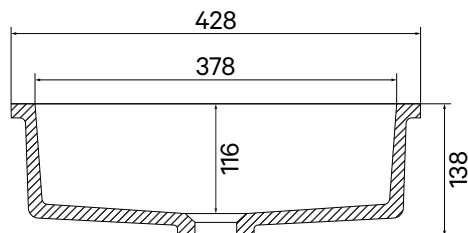

Refine Collection Basins

Refine B3150   Colour Availability: Bright White