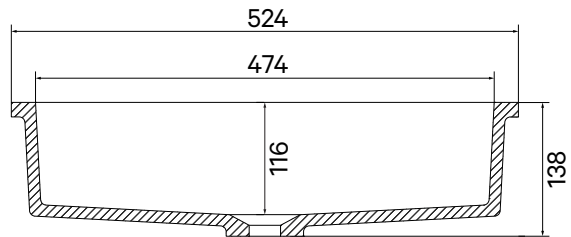

Refine Collection Basins