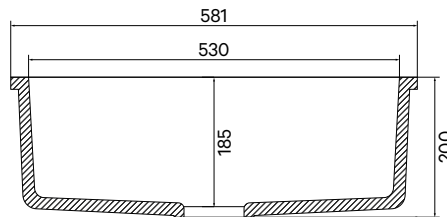

Refine Collection Sinks