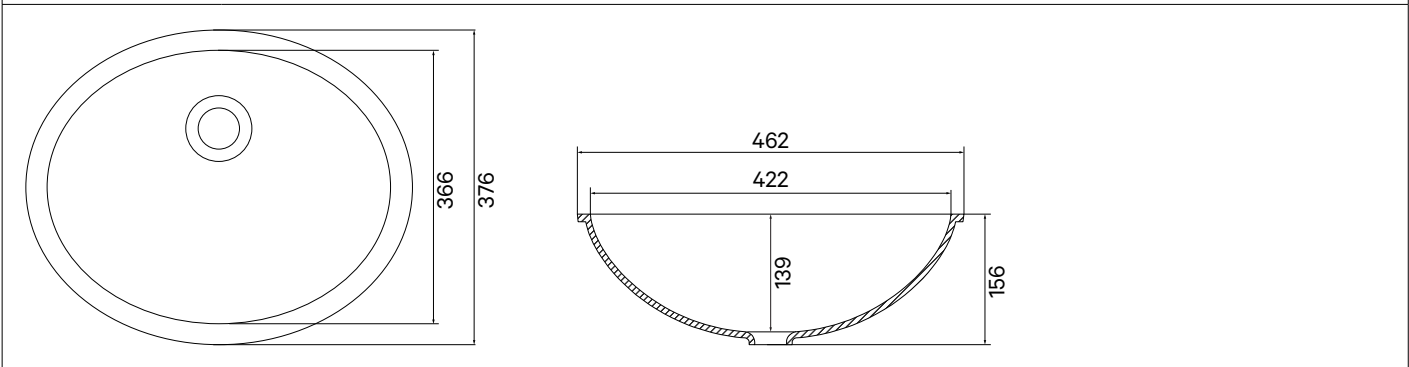

Classic Collection Basins

A traditional style basin, these oval shaped designs have been a staple in many projects.

[View full Basins collection...](#)