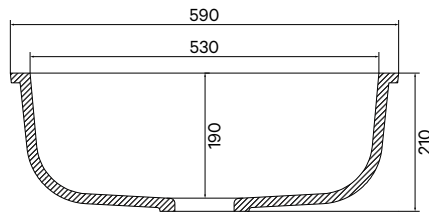

Classic Collection Sinks