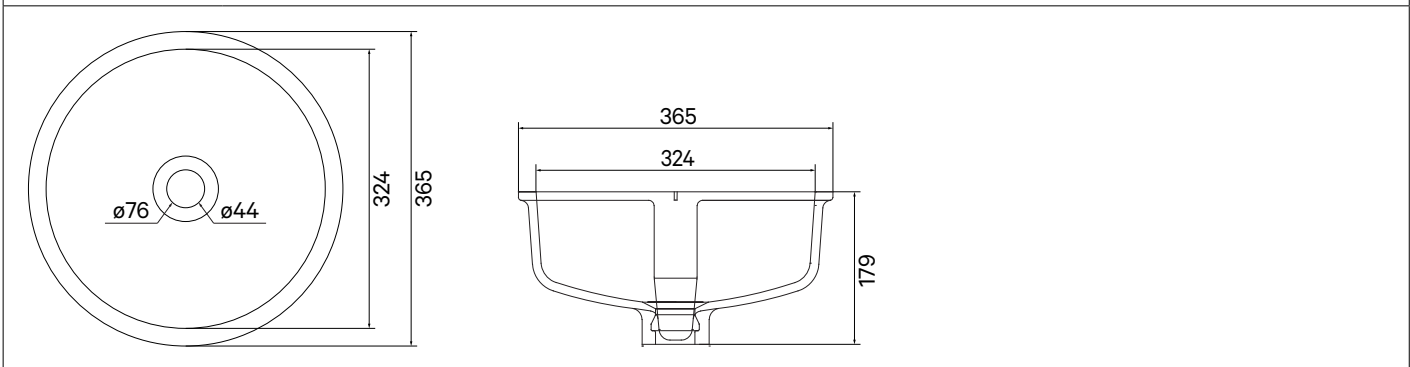

Accessible Design