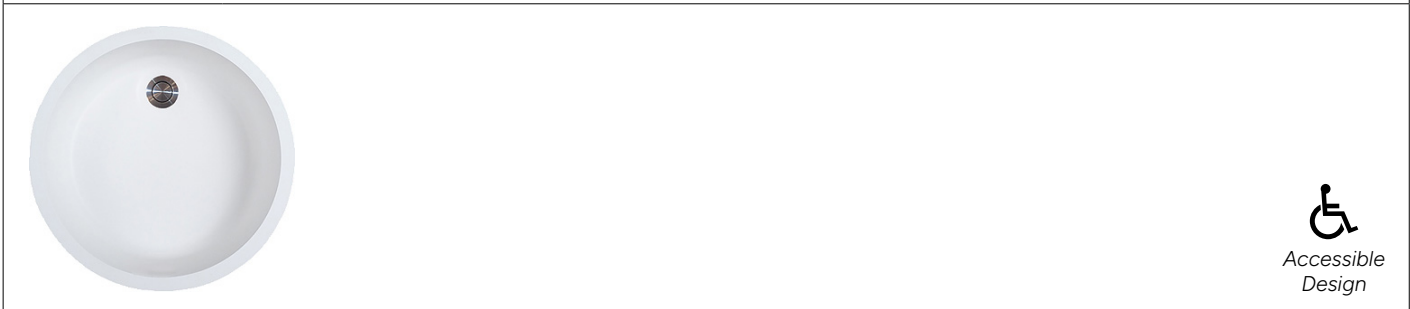

Refine Collection Basins

Refine A3148* **Colour Availability: Bright White**

* Above Benchtop Mounted

Refine 1313-V **Colour Availability: Aspen White**

Manufactured by Gemstone in the U.S.A

Accessible Design

Classic Collection Sinks

A traditional style of solid surface sink that embraces round corners.

[View full Sink collection...](#)

Classic A1121	Colour Availability: Bright White
	
	

Classic A1181	Colour Availability: Bright White, Quasar White & Pearl
	
	