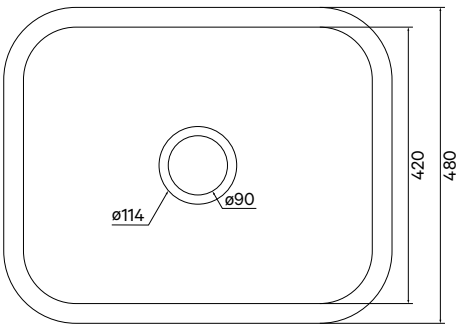

Classic Collection Sinks