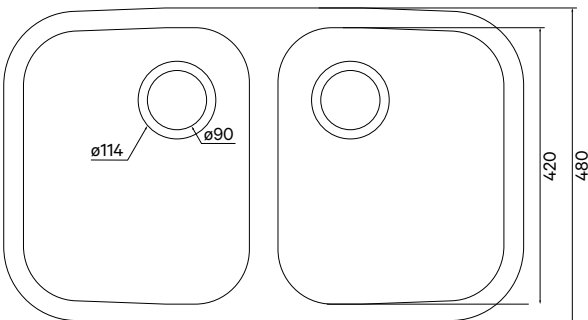

Classic Collection Sinks

Classic A2311   Colour Availability: Bright White