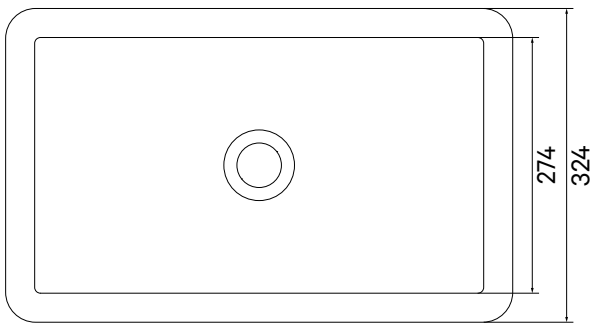

Refine Collection Basins