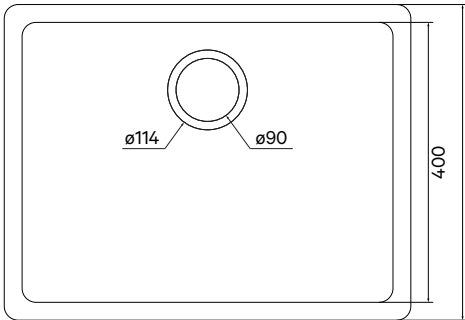

Refine Collection Sinks