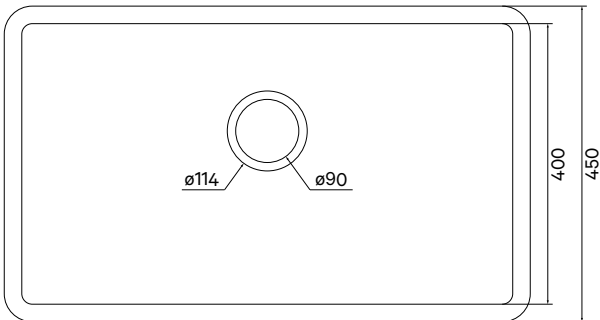

Refine Collection Sinks

Refine B3290   Colour Availability: Bright White