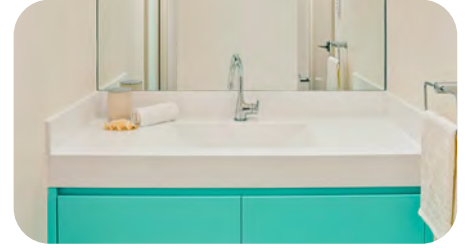

Refine Collection Basins

A contemporary collection of basins, perfect for residential and commercial washroom spaces.

[View full Basins collection...](#)

Refine B3200	Colour Availability: Bright White

Refine B3192	Colour Availability: Bright White