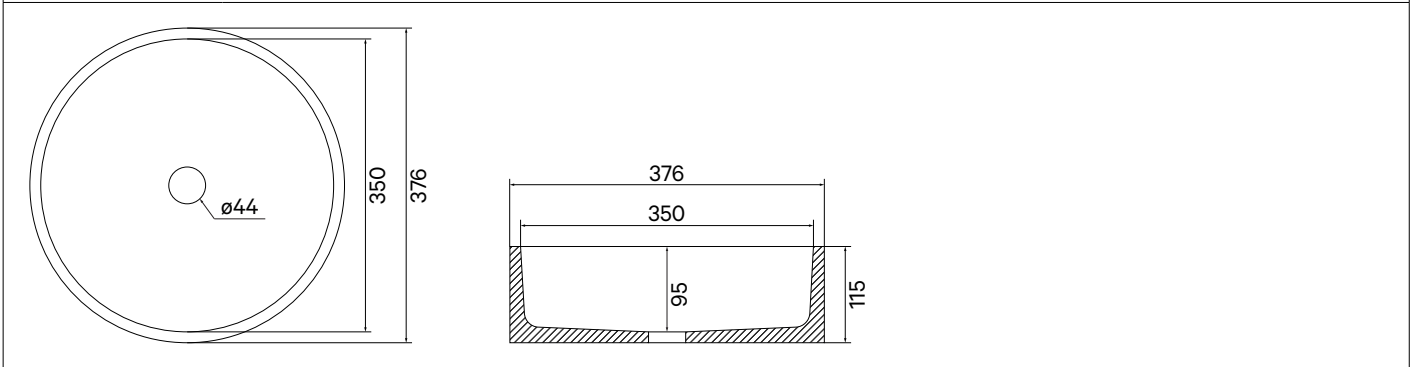

* Above Benchtop Mounted

Refine 1313-V   **Colour Availability: Aspen White**