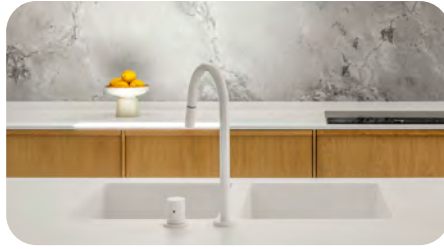

Refine Collection Sinks

A more contemporary collection of sinks, offering a smaller radius design.

[View full Sink collection...](#)

Refine B3180	Colour Availability: Bright White

Refine B1177	Colour Availability: Bright White